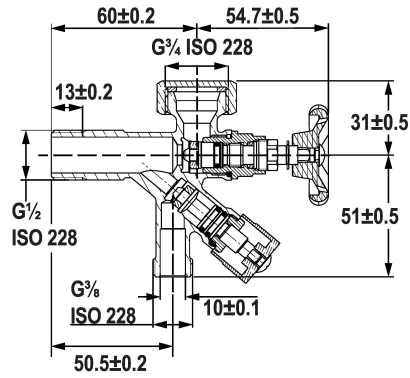

KWC Shut-off valve

Modell-Linie: ACCESSOIRES | 27.002.080.931
Taps | Complementary parts taps

KWC-No.

125613
chromeline, 1/2" thread

Shut-off valve
* Connecting thread 1/2"

* without Compression fitting

NEW

Technical Data

Connection
Color code
Installation type
Faucet_typ
Nominal size
Acoustic group
Projection A

G 1/2"
raw
Wall mounted
Corner shut-off valve
G 3/8"
I
A 45