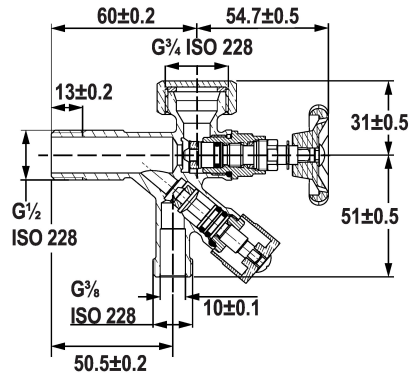

## KWC Shut-off valve

Modell-Linie: ACCESSOIRES | 27.002.080.931  
Taps | Complementary parts taps

### KWC-No.

**125613**  
chromeline, 1/2" thread

Shut-off valve  
\* Connecting thread 1/2"

\* without Compression fitting

NEW

### Technical Data

Connection
Color code
Installation_type
Faucet_typ
Nominal_size
G_Acoustic_group
Projection_A

G 1/2"
raw
Wall mounted
Corner shut-off valve
G 3/8"
I
A 45