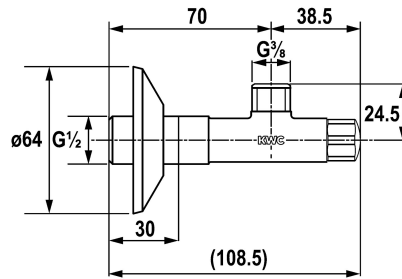

KWC Shut-off valve

Modell-Linie: ACCESSOIRES | 27.002.061.000

KWC-No.
125611
chromeline, A 45, 3/8" thread, 1/2" thread

Shut-off valve
* Connecting thread 1/2"

Technical Data

Connection
ATT-KWC-FARBCODE
Installation_type
Faucet_typ
ATT-KWC-NENNWEITE
G_Acoustic group
Projection_A

Connection
G1/2"

ATT-KWC-FARBCODE
chromeline

* without Compression fitting

G1/2"
chromeline
Väggmontering
Eckventil
G3/8"
I
A45

NEW