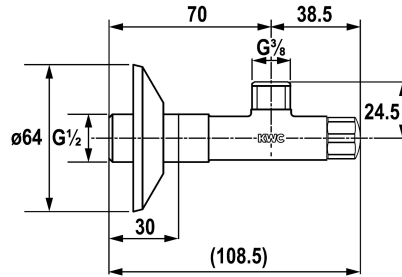

## KWC Shut-off valve

Modell-Linie: ACCESSOIRES | 27.002.061.000  
Hanat | Töydennisosat

**KWC-No.**  
**125611**  
chromeline, A 45, 3/8" thread, 1/2" thread

Shut-off valve  
\* Connecting thread 1/2"

### Tekniset tiedot

Connection
ATT-KWC-FARBCODE
Installation_type
Faucet_typ
ATT-KWC-NENNWEITE
G_Acoustic group
Projection_A
IviCode

**Connection**  
G1/2"

**ATT-KWC-FARBCODE**  
chromeline

\* without Compression fitting

G1/2"
chromeline
Seinäasennus
Eckventil
G3/8"
I
A45
0

**NEW**