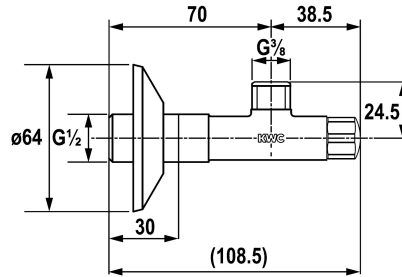

## KWC Shut-off valve

Modell-Linie: ACCESSOIRES | 27.002.061.000  
Taps | Complementary parts taps

### KWC-No.

**125611**  
chromeline, A 45, 3/8" thread, 1/2" thread

Shut-off valve  
\* Connecting thread 1/2"

### Technical Data

Connection  
Color code  
Installation\_type  
Faucet\_typ  
Nominal\_size  
G\_Acoustic\_group  
Projection\_A

### Connection

G 1/2"

\* without Compression fitting

G 1/2"

chrome

Wall mounted

Corner shut-off valve

G 3/8"