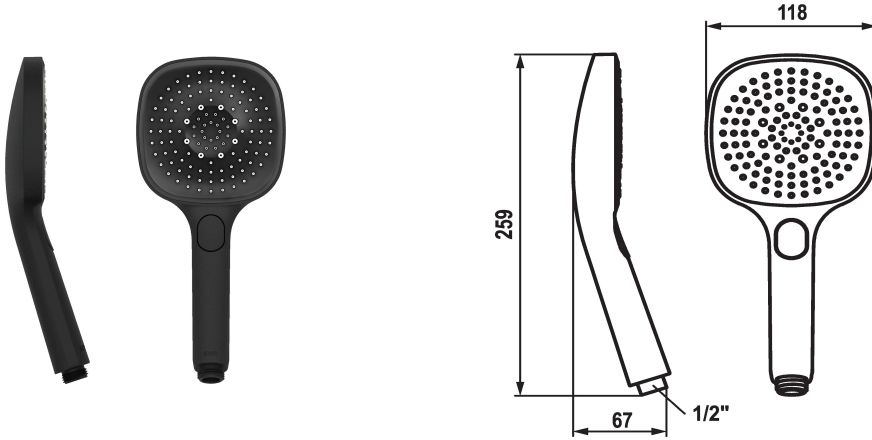

KWC CHOICE-H Handshower

Modell-Linie: CHOICE | 26.000.126.176
Duschar | Duschar

KWC-No.

125609
chromeline

125610
matt black

360003806
brushed steel

ATT-KWC-FARBCODE

chromeline

matt black

brushed steel

NEW

* Hand shower KWC CHOICE -H
* TouchProtect - anti-scald protection thanks to the "double skin" principle

* Cleaning-friendly faceplate
* Connecting thread 1/2"

Technical Data

A_Spout_Spray

Connection

ATT-KWC-FARBCODE

Faucet_typ

ATT-KWC-STRAHLART

G_Acoustic group

EnergyLabelCH

Material

11 l/min (3 bar)

G1/2"

matt black

Handbrause

Spray, Swirl- & Massage spray

I

C

KUNSTSTOFF