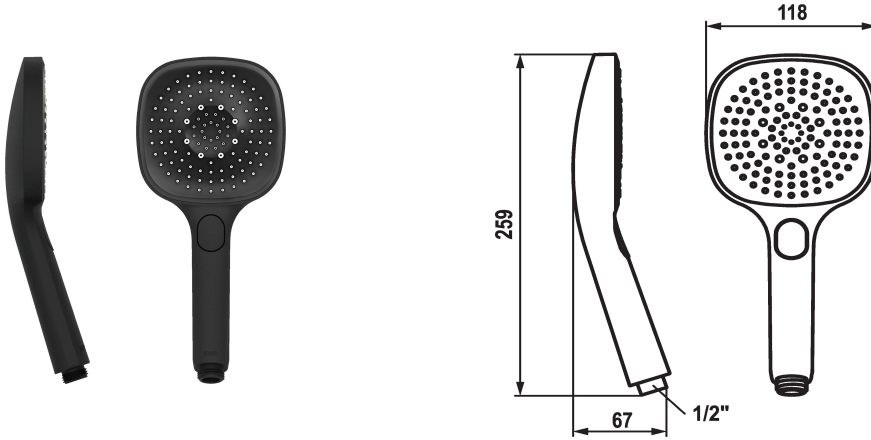

## KWC CHOICE-H Handshower

Modell-Linie: CHOICE | 26.000.126.176  
Armatura natryskowa | Armatura natryskowa

### KWC-No.

**125609**  
chromeline

**125610**  
matt black

**3600003806**  
brushed steel

### ATT-KWC-FARBCODE

chromeline

matt black

brushed steel

NEW

\* Hand shower KWC CHOICE -H  
\* TouchProtect - anti-scald protection thanks to the "double skin" principle

\* Cleaning-friendly faceplate  
\* Connecting thread 1/2"

Material

11 l/min (3 bar)

G1/2"

matt black

Handbrause

Spray, Swirl- & Massage spray

I

C