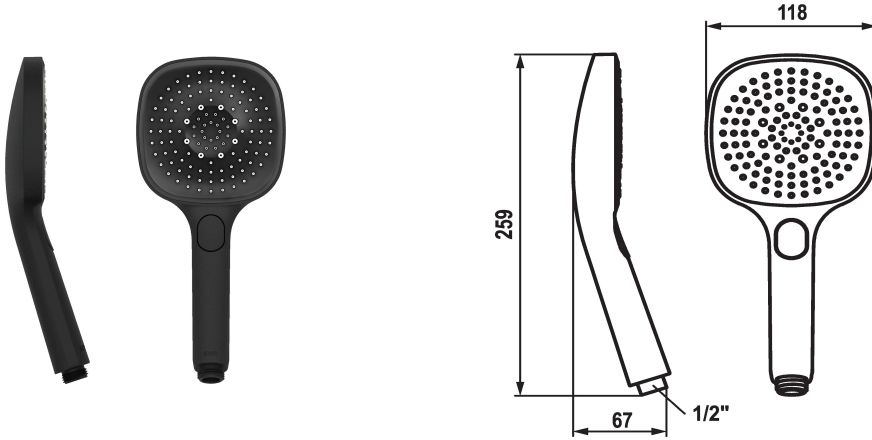

## KWC CHOICE-H Handshower

Modell-Linie: CHOICE | 26.000.126.176  
Suihkut ja suihkupaneelit | Suihkut ja suihkupaneelit

### KWC-No.

**125609**  
chromeline

**125610**  
matt black

**3600003806**  
brushed steel

### ATT-KWC-FARBCODE

chromeline

matt black

brushed steel

NEW

\* Hand shower KWC CHOICE -H  
\* TouchProtect - anti-scald protection thanks to the "double skin" principle

\* Cleaning-friendly faceplate  
\* Connecting thread 1/2"

Materiaali

IviCode

11 l/min (3 bar)

G1/2"

matt black

Handbrause

Spray, Swirl- & Massage spray

I