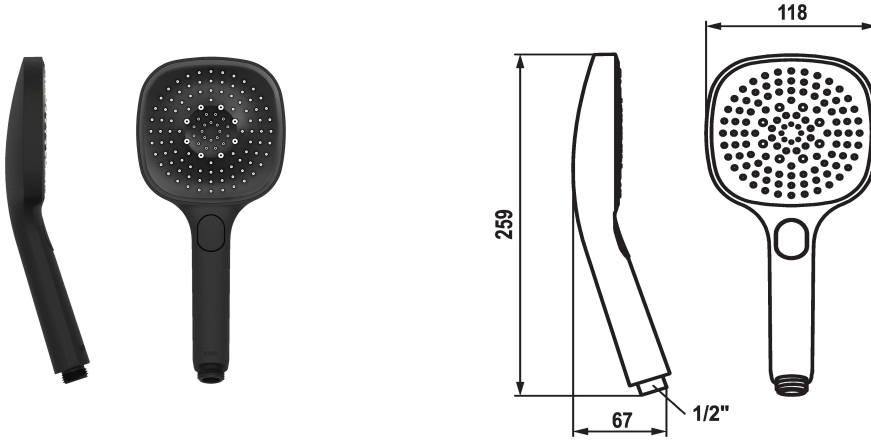

KWC CHOICE-H Handshower

Modell-Linie: CHOICE | 26.000.126.176
Showers | Hand showers

KWC-No.

125609
chromeline

125610
matt black

3600003806
brushed steel

Color code

chromeline

matt black

brushed steel

NEW

* Hand shower KWC CHOICE -H
* TouchProtect - anti-scald protection thanks to the "double skin" principle

* Cleaning-friendly faceplate
* Connecting thread 1/2"

Technical Data

Flow rate

11 l/min (3 bar)

Connection

G 1/2"

Color code

matt black

Faucet_typ

Hand shower

Spray type

Spray, Swirl- & Massage spray

Acoustic group

I

Energy label

C

material

Plastic