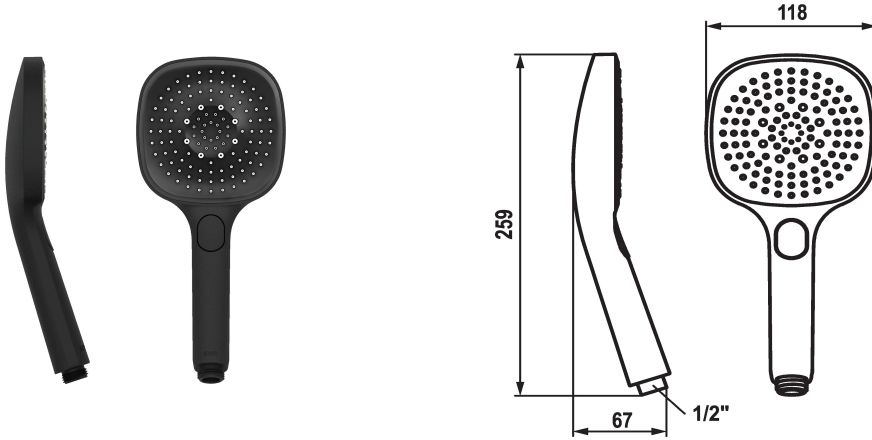

KWC CHOICE-H Handshower

Modell-Linie: CHOICE | 26.000.126.176
Showers | Hand showers

KWC-No.

125609
chromeline

125610
matt black

360003806
brushed steel

Color code

chromeline

matt black

brushed steel

NEW

* Hand shower KWC CHOICE -H
* TouchProtect - anti-scald protection thanks to the "double skin" principle

* Cleaning-friendly faceplate
* Connecting thread 1/2"

Technical Data

Flow rate

11 l/min (3 bar)

Connection

G 1/2"

Color code

matt black

Faucet_typ

Hand shower

Spray type

Spray, Swirl- & Massage spray

Acoustic group

I

Energy label

C

material

Plastic