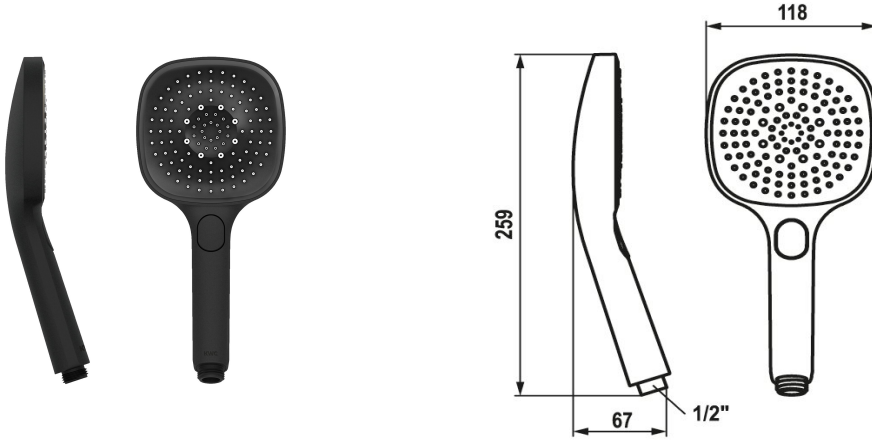

KWC CHOICE-H Handshower

Modell-Linie: CHOICE | 26.000.126.176
Showers | Hand showers

KWC-No.

125609
chromeline

125610
matt black

360003806
brushed steel

Color_code

chrome

matt black

brushed steel

NEW

* Hand shower KWC CHOICE -H
* TouchProtect - anti-scald protection thanks to the "double skin" principle

* Cleaning-friendly faceplate
* Connecting thread 1/2"

Technical Data

Flow rate

11 l/min (3 bar)

Connection

G 1/2"

Color_code

matt black

Faucet_typ

Hand shower

Spray_type

Spray, Swirl- & Massage spray

G_Acoustic group

I

Energy Label

C

material

Plastic