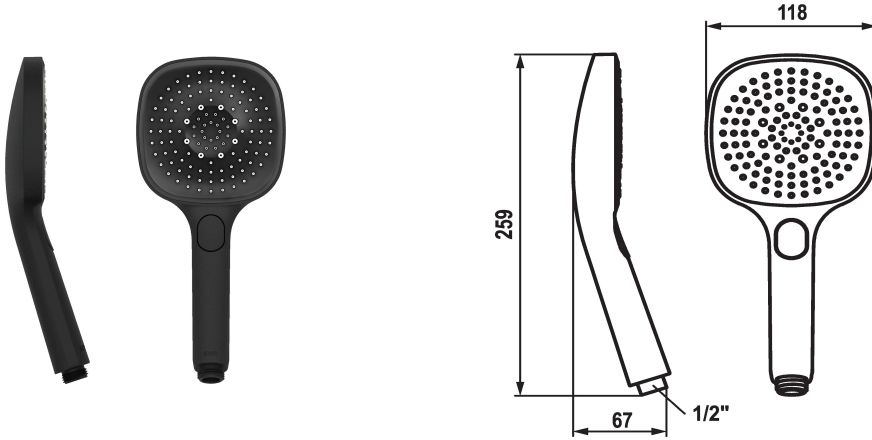

KWC CHOICE-H Handshower

Modell-Linie: CHOICE | 26.000.126.176
Sprchové armatury | Sprchové armatury

KWC-No.

125609
chromeline

125610
matt black

3600003806
brushed steel

ATT-KWC-FARBCODE

chromeline

matt black

brushed steel

NEW

* Hand shower KWC CHOICE -H
* TouchProtect - anti-scald protection thanks to the "double skin" principle

* Cleaning-friendly faceplate
* Connecting thread 1/2"

Technické údaje

A_Spout_Spray

Connection

ATT-KWC-FARBCODE

Faucet_typ

ATT-KWC-STRAHLART

G_Acoustic group

EnergyLabelCH

Materiál

11 l/min (3 bar)

G1/2"

matt black

Handbrause

Spray, Swirl- & Massage spray

I

C

KUNSTSTOFF