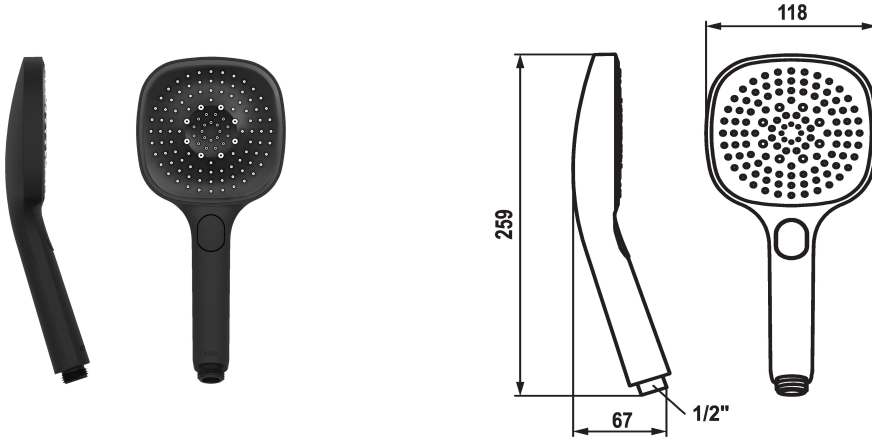

## KWC CHOICE-H Handshower

Modell-Linie: CHOICE | 26.000.126.176  
Showers | Hand showers

### KWC-No.

**125609**  
chromeline

**125610**  
matt black

**3600003806**  
brushed steel

### Color code

chrome

matt black

brushed steel

NEW

\* Hand shower KWC CHOICE -H  
\* TouchProtect - anti-scald protection thanks to the "double skin" principle

\* Cleaning-friendly faceplate  
\* Connecting thread 1/2"

Hand shower

Spray\_type

Spray, Swirl- & Massage spray

G\_Acoustic group

I

Energy Label

C

material