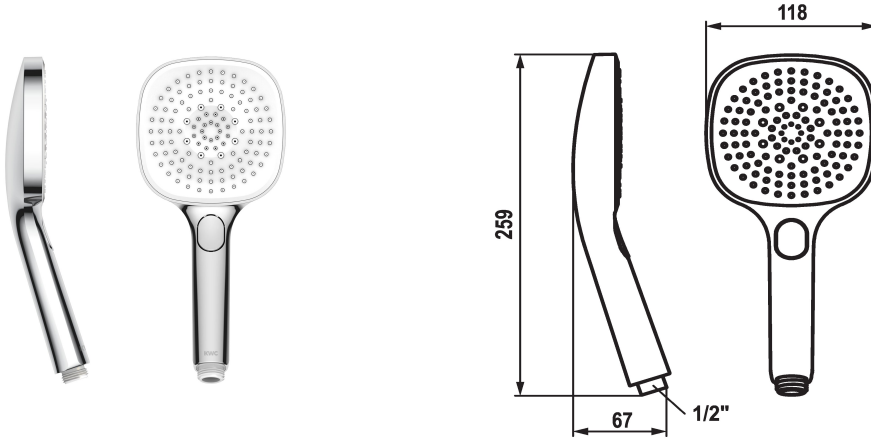

## KWC CHOICE-H Hand shower

Modell-Linie: CHOICE | 26.000.126.000  
Duschar | Duschar

### KWC-No.

**125609**  
chromeline

**125610**  
matt black

**3600003806**  
brushed steel

### ATT-KWC-FARBCODE

chromeline

matt black

brushed steel

\* Hand shower KWC CHOICE -H  
\* TouchProtect - anti-scald protection thanks to the "double skin" principle

\* Cleaning-friendly faceplate  
\* Connecting thread 1/2"

Material

11 l/min (3 bar)

G1/2"

chromeline

Handbrause

Spray, Swirl- & Massage spray

I

C