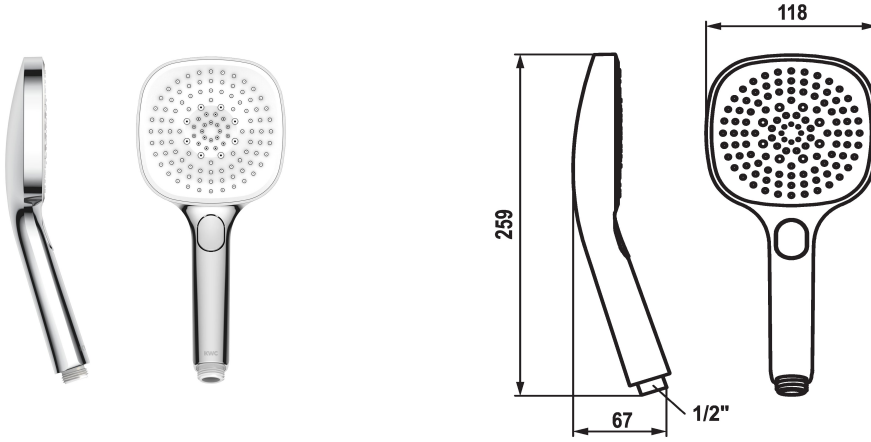

KWC CHOICE-H Hand shower

Modell-Linie: CHOICE | 26.000.126.000
Armatura natryskowa | Armatura natryskowa

KWC-No.

125609
chromeline

125610
matt black

3600003806
brushed steel

ATT-KWC-FARBCODE

chromeline

matt black

brushed steel

* Hand shower KWC CHOICE -H
* TouchProtect - anti-scald protection thanks to the "double skin" principle

* Cleaning-friendly faceplate
* Connecting thread 1/2"

Dane techniczne

A_Spout_Spray

Connection

ATT-KWC-FARBCODE

Faucet_typ

ATT-KWC-STRAHLART

G_Acoustic group

EnergyLabelCH

Material

11 l/min (3 bar)

G1/2"

chromeline

Handbrause

Spray, Swirl- & Massage spray

I

C

KUNSTSTOFF