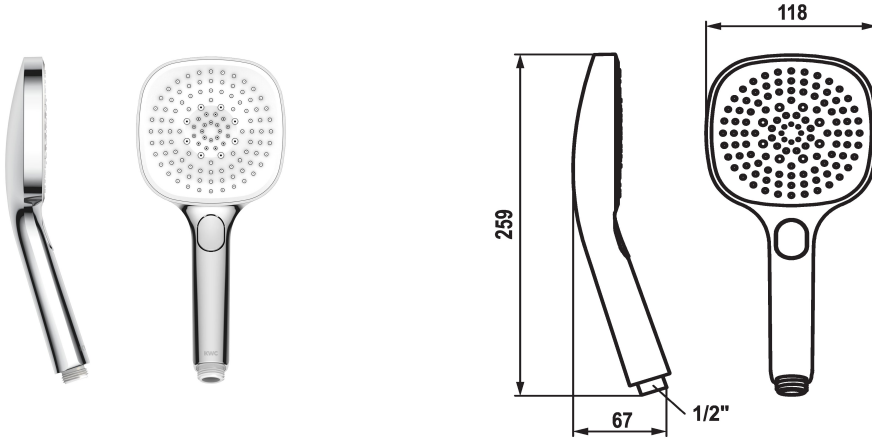

KWC CHOICE-H Hand shower

Modell-Linie: CHOICE | 26.000.126.000
Suihkut ja suihkupaneelit | Suihkut ja suihkupaneelit

KWC-No.

125609
chromeline

125610
matt black

3600003806
brushed steel

ATT-KWC-FARBCODE

chromeline

matt black

brushed steel

* Hand shower KWC CHOICE -H
* TouchProtect - anti-scald protection thanks to the "double skin" principle

* Cleaning-friendly faceplate
* Connecting thread 1/2"

Tekniset tiedot

A_Spout_Spray

11 l/min (3 bar)

G1/2"

chromeline

Handbrause

Spray, Swirl- & Massage spray

I

C

KUNSTSTOFF