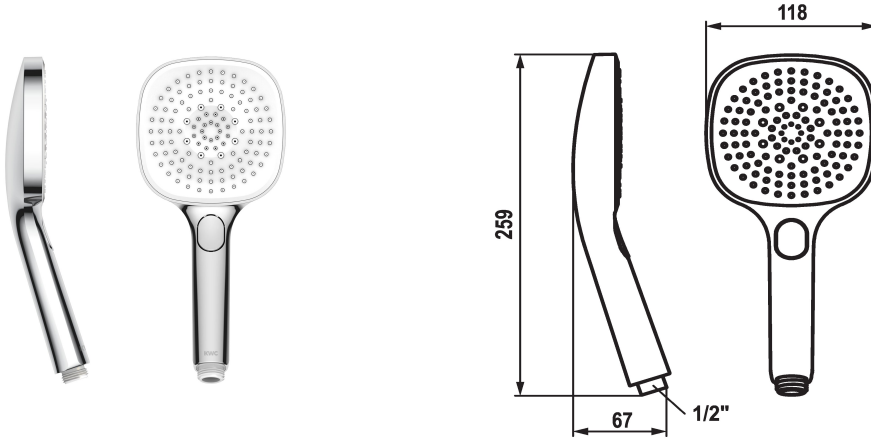

KWC CHOICE-H Hand shower

Modell-Linie: CHOICE | 26.000.126.000
Showers | Hand showers

KWC-No.

125609
chromeline

125610
matt black

3600003806
brushed steel

Color code

chromeline

matt black

brushed steel

* Hand shower KWC CHOICE -H
* TouchProtect - anti-scald protection thanks to the "double skin" principle

* Cleaning-friendly faceplate
* Connecting thread 1/2"

Technical Data

Flow rate

11 l/min (3 bar)

Connection

G 1/2"

Color code

chromeline

Faucet_typ

Hand shower

Spray type

Spray, Swirl- & Massage spray

Acoustic group

I

Energy label

C

material

Plastic