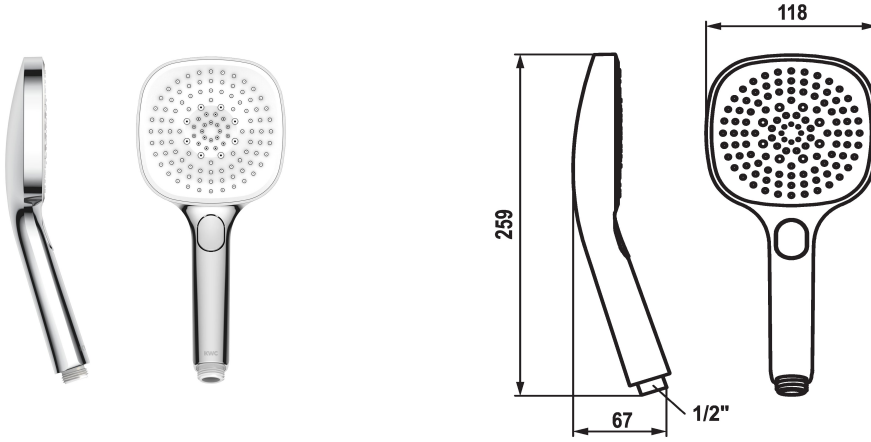

KWC CHOICE-H Hand shower

Modell-Linie: CHOICE | 26.000.126.000
Showers | Hand showers

KWC-No.

125609
chromeline

125610
matt black

3600003806
brushed steel

Color code

chrome

matt black

brushed steel

* Hand shower KWC CHOICE -H
* TouchProtect - anti-scald protection thanks to the "double skin" principle

* Cleaning-friendly faceplate
* Connecting thread 1/2"

Technical Data

Flow rate

11 l/min (3 bar)

Connection

G 1/2"

Color code

chrome

Faucet_type

Hand shower

Spray_type

Spray, Swirl- & Massage spray

G_Acoustic group

I

Energy Label

C

material

Plastic