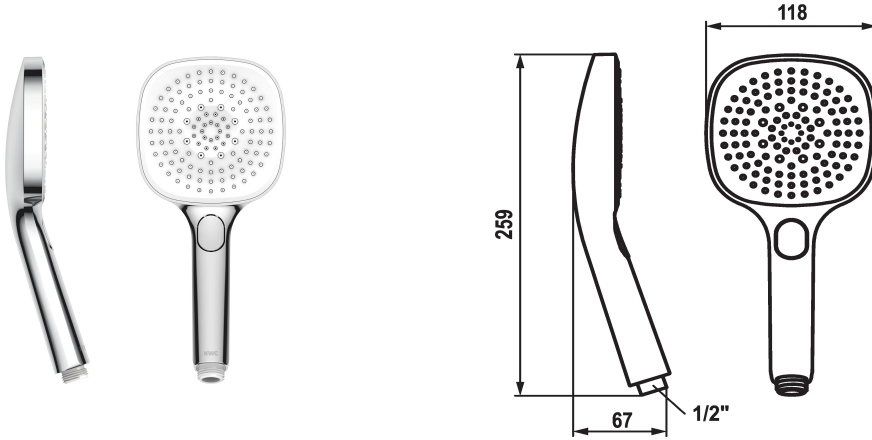

KWC CHOICE-H Hand shower

Modell-Linie: CHOICE | 26.000.126.000
Sprchové armatury | Sprchové armatury

KWC-No.

125609
chromeline

125610
matt black

3600003806
brushed steel

ATT-KWC-FARBCODE

chromeline

matt black

brushed steel

* Hand shower KWC CHOICE -H
* TouchProtect - anti-scald protection thanks to the "double skin" principle

* Cleaning-friendly faceplate
* Connecting thread 1/2"

Technické údaje

A_Spout_Spray

Connection

ATT-KWC-FARBCODE

Faucet_typ

ATT-KWC-STRAHLART

G_Acoustic group

EnergyLabelCH

Materiál

11 l/min (3 bar)

G1/2"

chromeline

Handbrause

Spray, Swirl- & Massage spray

I

C

KUNSTSTOFF