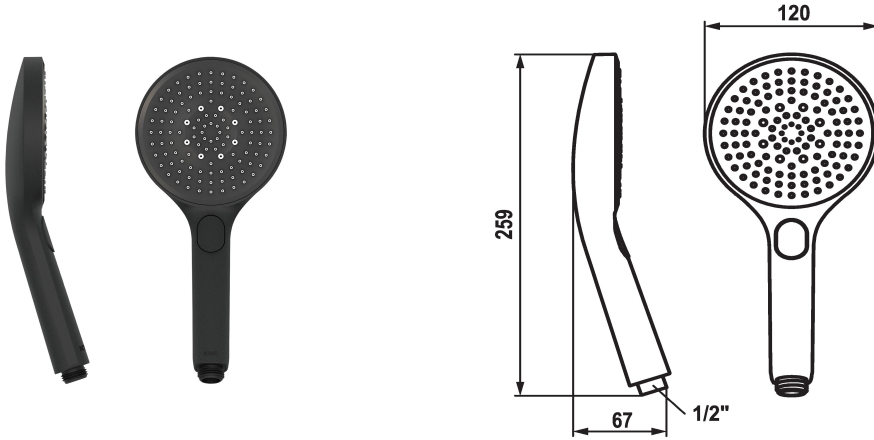

KWC CHOICE -G Handshower

Modell-Linie: CHOICE | 26.000.125.176
Duschar | Duschar

KWC-No.

125607
chrome

125608
matt black

3600003805
brushed steel

ATT-KWC-FARBCODE

chromeline

matt black

brushed steel

NEW

* Hand shower KWC CHOICE -G
* TouchProtect - anti-scald protection thanks to the "double skin" principle

* Cleaning-friendly faceplate
* Connecting thread 1/2"

Technical Data

A_Spout_Spray

Connection

ATT-KWC-FARBCODE

Faucet_typ

ATT-KWC-STRAHLART

G_Acoustic group

EnergyLabelCH

Material

11 l/min (3 bar)

G1/2"

matt black

Handbrause

Spray, Swirl- & Massage spray

I

C

KUNSTSTOFF