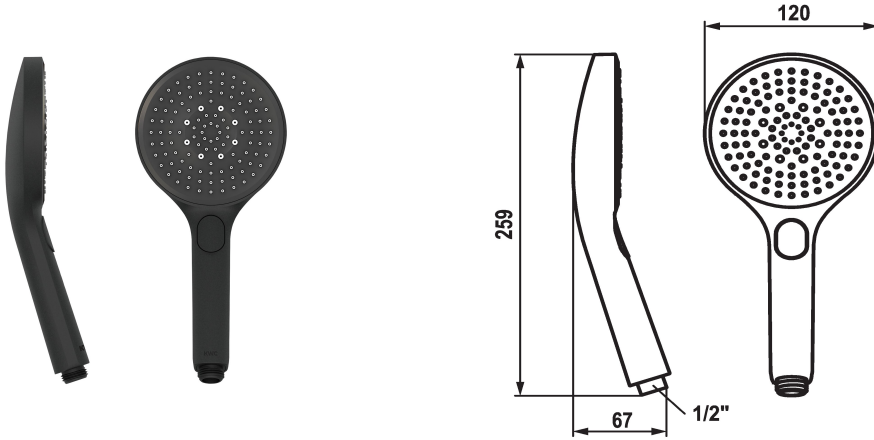

KWC CHOICE -G Handshower

Modell-Linie: CHOICE | 26.000.125.176
Showers | Hand showers

KWC-No.

125607
chrome

125608
matt black

360003805
brushed steel

Color code

chromeline

matt black

brushed steel

NEW

* Hand shower KWC CHOICE -G
* TouchProtect - anti-scald protection thanks to the "double skin" principle

* Cleaning-friendly faceplate
* Connecting thread 1/2"

Technical Data

Flow rate

11 l/min (3 bar)

Connection

G 1/2"

Color code

matt black

Faucet_typ

Hand shower

Spray type

Spray, Swirl- & Massage spray

Acoustic group

I

Energy label

C

material

Plastic