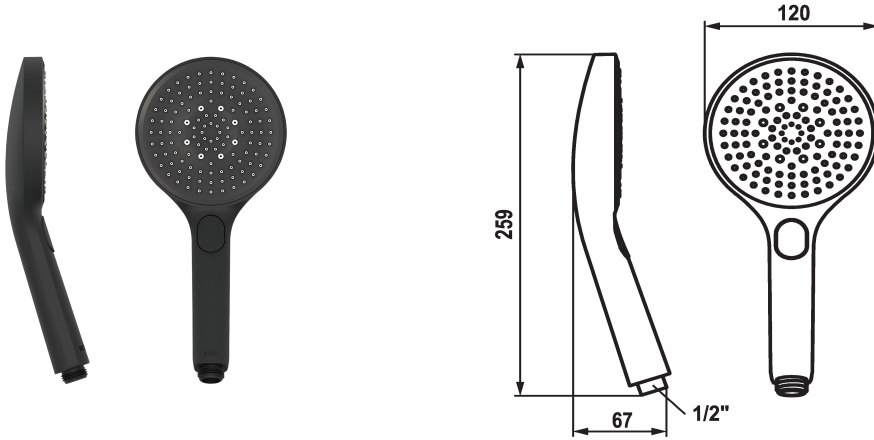

KWC CHOICE -G Handshower

Modell-Linie: CHOICE | 26.000.125.176
Showers | Hand showers

KWC-No.

125607
chrome

125608
matt black

3600003805
brushed steel

Color code

chrome

matt black

brushed steel

NEW

* Hand shower KWC CHOICE -G
* TouchProtect - anti-scald protection thanks to the "double skin" principle

* Cleaning-friendly faceplate
* Connecting thread 1/2"

Technical Data

Flow rate

11 l/min (3 bar)

Connection

G 1/2"

Color code

matt black

Faucet_type

Hand shower

Spray_type

Spray, Swirl- & Massage spray

G_Acoustic group

I

Energy Label

C

material

Plastic