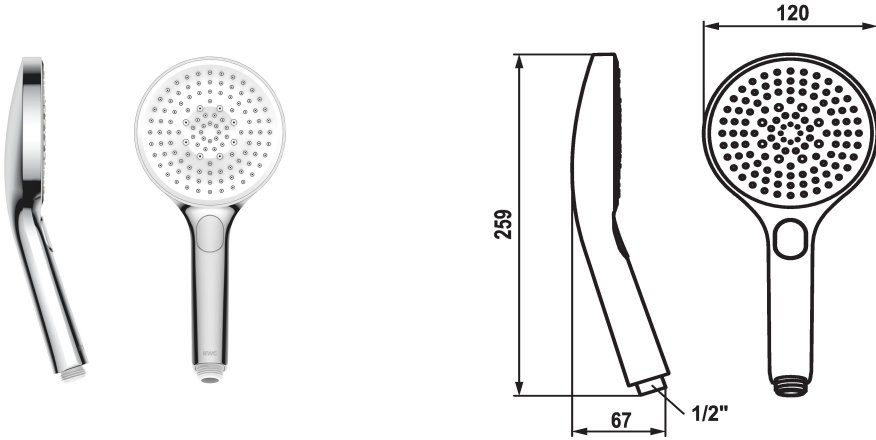

KWC CHOICE-G Hand shower

Modell-Linie: CHOICE | 26.000.125.000
Duschar | Duschar

KWC-No.

125607
chrome

125608
matt black

3600003805
brushed steel

ATT-KWC-FARBCODE

chromeline

matt black

brushed steel

* Hand shower KWC CHOICE - G
* TouchProtect - anti-scald protection thanks to the "double skin" principle

* Cleaning-friendly faceplate
* Connecting thread 1/2"

Technical Data

A_Spout_Spray

Connection

ATT-KWC-FARBCODE

Faucet_typ

ATT-KWC-STRAHLART

G_Acoustic group

EnergyLabelCH

Material

11 l/min (3 bar)

G1/2"

chromeline

Handbrause

Spray, Swirl- & Massage spray

I

C

KUNSTSTOFF

Reservdelar