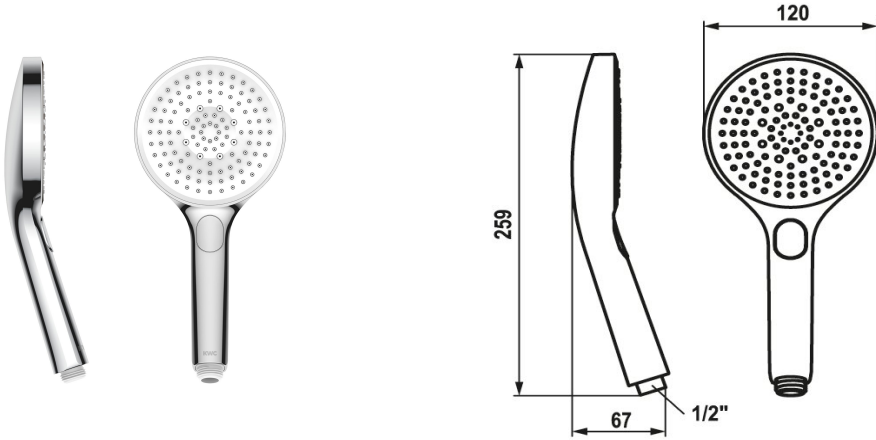

KWC CHOICE-G Hand shower

Modell-Linie: CHOICE | 26.000.125.000
Showers | Hand showers

KWC-No.

125607
chrome

125608
matt black

3600003805
brushed steel

Color code

chromeline

matt black

brushed steel

* Hand shower KWC CHOICE - G
* TouchProtect - anti-scald protection thanks to the "double skin" principle

* Cleaning-friendly faceplate
* Connecting thread 1/2"

Technical Data

Flow rate

11 l/min (3 bar)

Connection

G 1/2"

Color code

chromeline

Faucet_type

Hand shower

Spray type

Spray, Swirl- & Massage spray

Acoustic group

I

Energy label

C

material

Plastic

Spare Parts