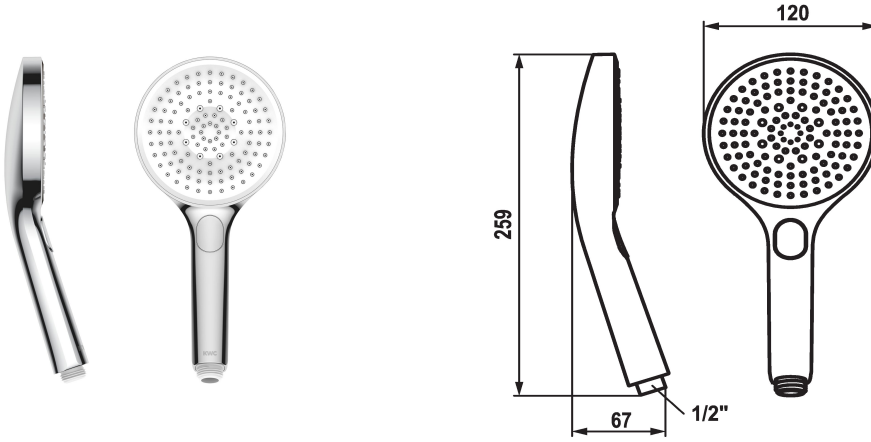

KWC CHOICE-G Hand shower

Modell-Linie: CHOICE | 26.000.125.000
Showers | Hand showers

KWC-No.

125607
chrome

125608
matt black

3600003805
brushed steel

Color code

chromeline

matt black

brushed steel

* Hand shower KWC CHOICE - G
* TouchProtect - anti-scald protection thanks to the "double skin" principle

* Cleaning-friendly faceplate
* Connecting thread 1/2"

Technical Data

Flow rate

11 l/min (3 bar)

Connection

G 1/2"

Color code

chromeline

Faucet_type

Hand shower

Spray type

Spray, Swirl- & Massage spray

Acoustic group

I

Energy label

C

material

Plastic

Spare Parts