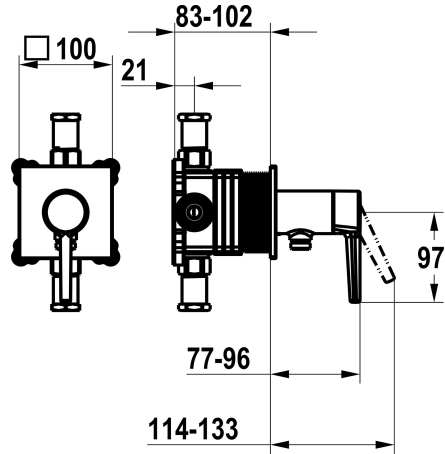

KWC MANA

Trim kit, with safety device DIN EN 1717 – Lever mixer – Shower

Modell-Linie: MANA | 21.554.550.000

Armatura natryskowa | Armatura z zaworami obsługiwanymi ręcznie

KWC-No.

125603

chromeline, trim kit, with safety device DIN EN 1717

- * Trim kit with function unit KWC HOMEBOX
- * Outflow with integrated hose connection
- * KWC cartridge M 35-S HF
 - with ceramic discs
 - flow rate and temperature continuously variable

- * Scope of delivery:
 - Lever mixer unit with integrated hose connection
 - Fastening of the cover plate without screws
- * To be ordered separately:
 - Unit for concealed installation KWC HOMEBOX Lever mixer 1 Consumers 39.006.251.931

Dane techniczne

średnicy
Handling
ATT-KWC-FARBCODE
Installation_type
Faucet_typ
ATT-KWC-UNTERPUTZ
Materiał

100x100
frontbedient
chromeline
Montaż naścienny
Hebelmischer
FM-Set mit SI
Mosiqdz

Części zamienne