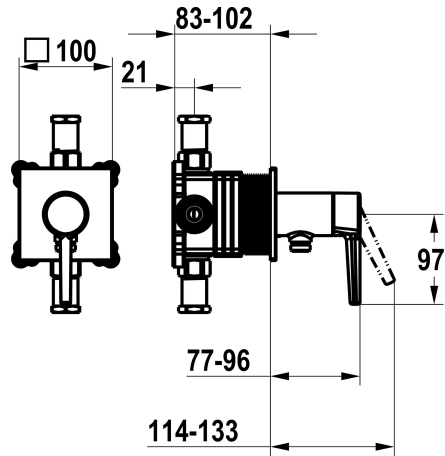

KWC MANA

Trim kit, with safety device DIN EN 1717 – Lever mixer – Shower

Modell-Linie: MANA | 21.554.550.000

Suihkut ja suihkupaneelit | Manuaali suihkut

KWC-No.

125603

chromeline, trim kit, with safety device DIN EN 1717

NEW

* Trim kit with function unit KWC HOMEBOX

* Outflow with integrated hose connection

* KWC cartridge M 35-S HF

- with ceramic discs

- flow rate and temperature continuously variable

* Scope of delivery:

- Lever mixer unit with integrated hose connection

- Fastening of the cover plate without screws

* To be ordered separately:

- Unit for concealed installation KWC HOMEBOX Lever mixer 1

Consumers 39.006.251.931

Tekniset tiedot

Halkaisija
Handling
ATT-KWC-FARBCODE
Installation_type
Faucet_typ
ATT-KWC-UNTERPUTZ
Materiaali
IviCode

100x100
frontbedient
chromeline
Seinäasennus
Hebelmischer
FM-Set mit SI
Messinki
0

Varaosat

Cartridge M 35-S HF

537602

Z.537.602