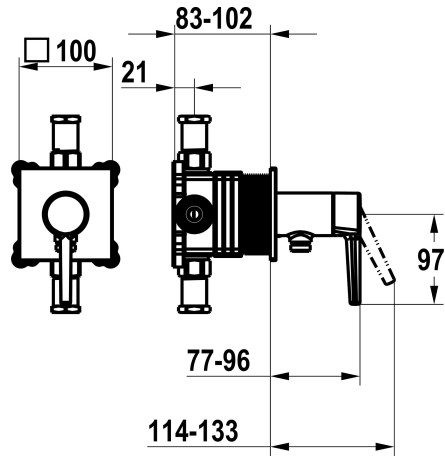

KWC MANA

Trim kit, with safety device DIN EN 1717 – Lever mixer – Shower

Modell-Linie: MANA | 21.554.550.000
Showers | Manual shower

KWC-No.

125603
chromeline, trim kit, with safety device DIN EN 1717

NEW

- * Trim kit with function unit KWC HOMEBOX
- * Outflow with integrated hose connection
- * KWC cartridge M 35-S HF
 - with ceramic discs
 - flow rate and temperature continuously variable

- * Scope of delivery:
 - Lever mixer unit with integrated hose connection
 - Fastening of the cover plate without screws
- * To be ordered separately:
 - Unit for concealed installation KWC HOMEBOX Lever mixer 1 Consumers 39.006.251.931

Technical Data

Diameter
Handling
Color code
Installation type
Faucet_typ
Concealed unit
material

100 x 100
front lever
chromeline
Wall mounted
Lever mixer
Trim kit, with vacuum breaker
Brass

Spare Parts

Cartridge M 35-S HF