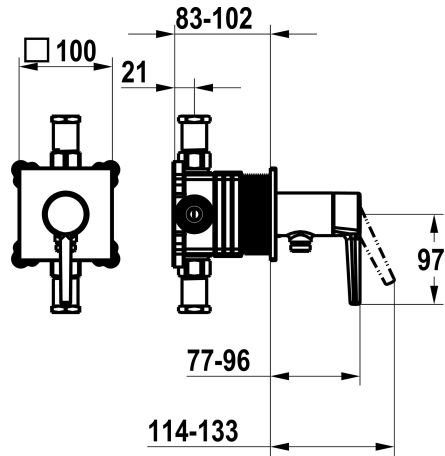

KWC MANA

Trim kit, with safety device DIN EN 1717 – Lever mixer – Shower

Modell-Linie: MANA | 21.554.550.000
Showers | Manual shower

KWC-No.

125603
chromeline, trim kit, with safety device DIN EN 1717

NEW

- * Trim kit with function unit KWC HOMEBOX
- * Outflow with integrated hose connection
- * KWC cartridge M 35-S HF
 - with ceramic discs
 - flow rate and temperature continuously variable

- * Scope of delivery:
 - Lever mixer unit with integrated hose connection
 - Fastening of the cover plate without screws
- * To be ordered separately:
 - Unit for concealed installation KWC HOMEBOX Lever mixer 1 Consumers 39.006.251.931

Technical Data

Diameter
Handling
Color code
Installation_type
Faucet_typ
Concealed_unit
material

100 x 100
front lever
chrome
Wall mounted
Lever mixer
Trim kit, with vacuum breaker
Brass

Spare Parts

Cartridge M 35-S HF