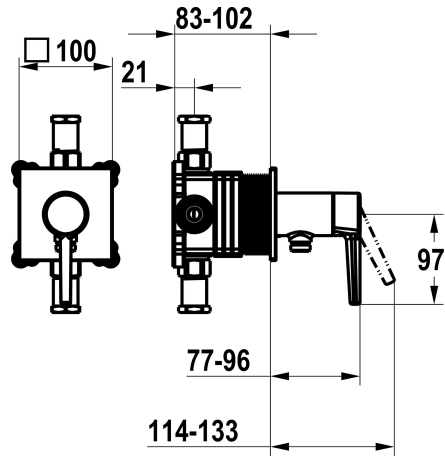

KWC MANA

Trim kit, with safety device DIN EN 1717 – Lever mixer – Shower

Modell-Linie: MANA | 21.554.550.000

Sprchové armatury | Hydraulické sprchy

KWC-No.

125603

chromeline, trim kit, with safety device DIN EN 1717

NEW

* Trim kit with function unit KWC HOMEBOX

* Outflow

with integrated hose connection

* KWC cartridge M 35-S HF

- with ceramic discs

- flow rate and temperature continuously variable

* Scope of delivery:

- Lever mixer unit with integrated hose connection

- Fastening of the cover plate without screws

* To be ordered separately:

- Unit for concealed installation KWC HOMEBOX Lever mixer 1

Consumers 39.006.251.931

Technické údaje

ATT-KWC-DURCHMESSER

100x100

Handling

frontbedient

ATT-KWC-FARBCODE

chromeline

Installation_type