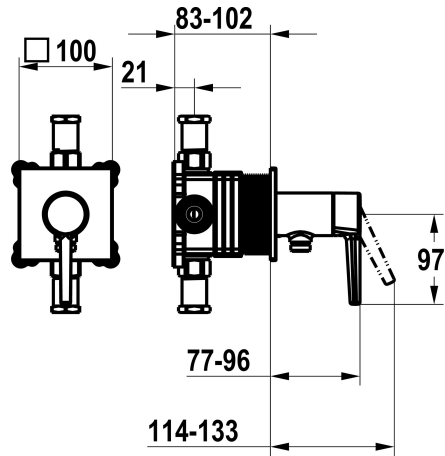

KWC MANA

Trim kit, with safety device DIN EN 1717 – Lever mixer – Shower

Modell-Linie: MANA | 21.554.550.000
Showers | Manual shower

KWC-No.

125603
chromeline, trim kit, with safety device DIN EN 1717

NEW

- * Trim kit with function unit KWC HOMEBOX
- * Outflow with integrated hose connection
- * KWC cartridge M 35-S HF
 - with ceramic discs
 - flow rate and temperature continuously variable

- * Scope of delivery:
 - Lever mixer unit with integrated hose connection
 - Fastening of the cover plate without screws
- * To be ordered separately:
 - Unit for concealed installation KWC HOMEBOX Lever mixer 1 Consumers 39.006.251.931

Technical Data

Diameter	100 x 100
Handling	front lever
Color code	chrome
Installation_type	Wall mounted
Faucet_typ	Lever mixer
Concealed_unit	Trim kit, with vacuum breaker
material	Brass

Spare Parts

Cartridge M 35-S HF