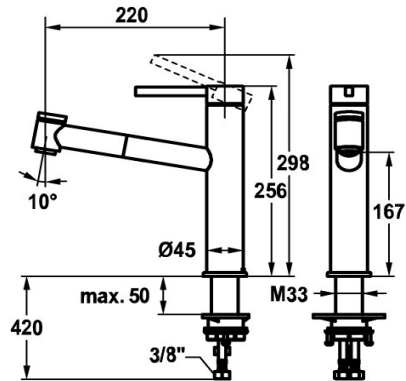

KWC BEVO E Lever mixer - Kitchen

Modell-Linie: BEVO E | 10.531.032.751FL
Hanat | Käsikäyttöiset hanat

KWC-No.

125345
stainless steel, A 220, flexible connection hoses

125591
industrial black, A 220, flexible connection hoses

Värikoodi

stainless steel

industrial black

- * Hose guide, swivelling 120°
- * EasyLock - a pull-out spray that easily slides back into place
- * KWC cartridge M 35 S
 - with ceramic discs
 - flow rate and temperature continuously variable
- * Flexible connection hoses 3/8"
- * QuickInstallation - Fastening via threaded connection with locking screws
- * Mounting hole size ø35 mm

NEW

Tekniset tiedot

ATT-KWC-A_AUSZUGBRAUSE_SIEB

7.1 l/min (3 bar)

ATT-KWC-A_AUSZUGBRAUSE_NORMAL

7.2 l/min (3 bar)

Connection

Flexible_Anschlussschläuche

Measure_Height

256

Projection_A

A220

ATT-KWC-MASS-WASSERAUSTRITT

167

Materiali

ROSTFREIER_STAHL