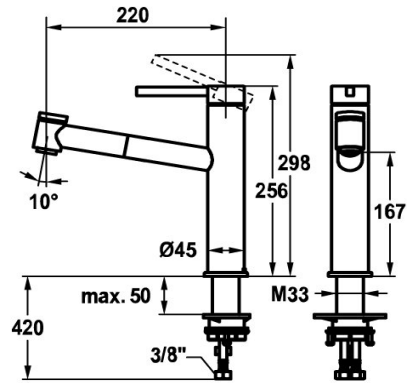

KWC BEVO E Lever mixer - Kitchen

Modell-Linie: BEVO E | 10.531.032.751FL
Taps | Manual taps

KWC-No.

125345
stainless steel, A 220, flexible connection hoses

125591
industrial black, A 220, flexible connection hoses

- * Lever mixer
- * TouchProtect - anti-scald protection thanks to the "double skin" principle
- * Pull-out spray
 - SprayClean - easy to clean and actively prevents limescale buildup
 - up to 700 mm pull-out length
- PowerClean - needle spray mode, with automatic diverter reset
- QuickConnect - Simple hose connection system

Color code

stainless steel

industrial black

- * Hose guide, swivelling 120°
- * EasyLock - a pull-out spray that easily slides back into place
- * KWC cartridge M 35 S
 - with ceramic discs
 - flow rate and temperature continuously variable
- * Flexible connection hoses 3/8"
- * QuickInstallation - Fastening via threaded connection with locking screws
- * Mounting hole size ø35 mm

NEW

Technical Data

Flow rate needle spray
Flow rate normal spray
Connection
Spout
Handling
Color code
Faucet_typ
Measure Height
Projection A
Dimension Water outlet
material

7.1 l/min (3 bar)
7.2 l/min (3 bar)
Flexible connection hoses
swivel
top lever
industrial black
Lever mixer
256
A 220
167
stainless steel