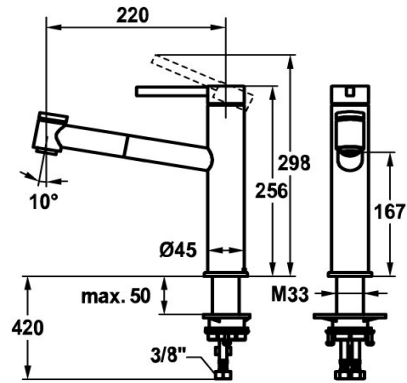

## KWC BEVO E Lever mixer - Kitchen

Modell-Linie: BEVO E | 10.531.032.751FL  
Taps | Manual taps

- \* Hose guide, swivelling 120°
- \* EasyLock - a pull-out spray that easily slides back into place
- \* KWC cartridge M 35 S
  - with ceramic discs
  - flow rate and temperature continuously variable
- \* Flexible connection hoses 3/8"
- \* QuickInstallation - Fastening via threaded connection with locking screws
- \* Mounting hole size ø35 mm

### Technical Data

Flow rate needle spray

7.1 l/min (3 bar)

Flow rate normal spray

7.2 l/min (3 bar)

Connection

Flexible connection hoses

Spout

256

Projection A

A 220

Dimension Water outlet

167

material

stainless steel