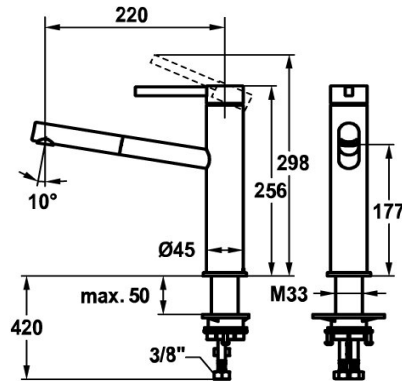

## KWC BEVO E

Lever mixer - Kitchen

Modell-Linie: BEVO E | 10.531.112.751FL

Hanat | Käsi käyttöiset hanat

### KWC-No.

**125344**  
stainless steel, A 220, flexible connection hoses

**125590**  
industrial black, A 220, flexible connection hoses

- \* Lever mixer
- \* TouchProtect - anti-scald protection thanks to the "double skin" principle
- \* Pull-out aerator
- Neoperl® Caché®
- up to 700 mm pull-out length
- QuickConnect - Simple hose connection system
- \* Hose guide, swivelling 120°

### Värikoodi

stainless steel

industrial black

- \* EasyLock - a pull-out spray that easily slides back into place
- \* KWC cartridge M 35 S
- with ceramic discs
- flow rate and temperature continuously variable
- \* Flexible connection hoses 3/8"
- \* QuickInstallation - Fastening via threaded connection with locking screws
- \* Mounting hole size ø35 mm

### Tekniset tiedot

A_Spray (kitchen)
Connection
Spout
Handling
Kitchen_spray
Värikoodi
Installation_type
Faucet_typ
Measure_Height
Projection_A
ATT-KWC-MASS-WASSERAUSTRITT
Materiaali
IviCode

5.4 l/min (3 bar)
Flexible_Anschlusschläuche
schwenkbar
topbedient
Auszugauslauf
industrial black
Standmontage
Hebelmischer
256
A220
177
ROSTFREIER_STAHL
0