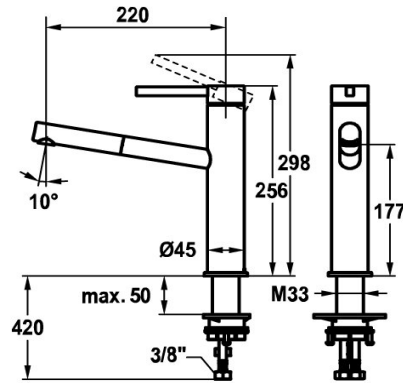

KWC BEVO E Lever mixer - Kitchen

Modell-Linie: BEVO E | 10.531.112.751FL
Taps | Manual taps

KWC-No.

125344
stainless steel, A 220, flexible connection hoses

125590
industrial black, A 220, flexible connection hoses

- * EasyLock - a pull-out spray that easily slides back into place
- * KWC cartridge M 35 S
- with ceramic discs
- flow rate and temperature continuously variable
- * Flexible connection hoses 3/8"
- * QuickInstallation - Fastening via threaded connection with locking screws
- * Mounting hole size ø35 mm

Technical Data

Spray: Flow rate	5.4 l/min (3 bar)
Connection	Flexible connection hoses
Spout	swivel
Handling	top lever
Kitchenspray	Pull-out aerator
Color code	industrial black
Installation type	Pillar installation
Faucet_typ	Lever mixer
Measure Height	256
Projection A	A 220
Dimension Water outlet	177
material	stainless steel

Spray: Flow rate	5.4 l/min (3 bar)
Connection	Flexible connection hoses
Spout	swivel
Handling	top lever
Kitchenspray	Pull-out aerator
Color code	industrial black
Installation type	Pillar installation
Faucet_typ	Lever mixer
Measure Height	256
Projection A	A 220
Dimension Water outlet	177
material	stainless steel