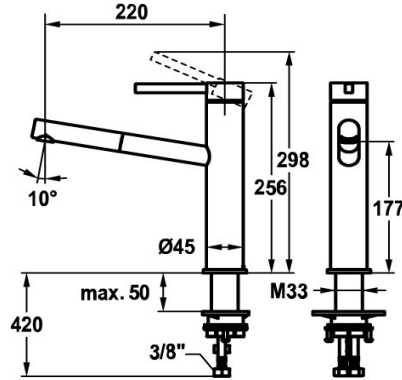

## KWC BEVO E Lever mixer - Kitchen

Modell-Linie: BEVO E | 10.531.112.751FL  
Taps | Manual taps

- \* EasyLock - a pull-out spray that easily slides back into place
- \* KWC cartridge M 35 S
- with ceramic discs
- flow rate and temperature continuously variable
- \* Flexible connection hoses 3/8"
- \* QuickInstallation - Fastening via threaded connection with locking screws
- \* Mounting hole size ø35 mm

### Technical Data

Spray: Flow rate	5.4 l/min (3 bar)
Connection	Flexible connection hoses
Spout	swivel
Handling	top lever
Kitchen_spray	Pull-out aerator
Color_code	industrial black
Installation_type	Pillar installation
Faucet_typ	Lever mixer
Dimension Height	256
Projection_A	A 220
Dimension Water outlet	177
material	stainless steel

Spray: Flow rate	5.4 l/min (3 bar)
Connection	Flexible connection hoses
Spout	swivel
Handling	top lever
Kitchen_spray	Pull-out aerator
Color_code	industrial black
Installation_type	Pillar installation
Faucet_typ	Lever mixer
Dimension Height	256
Projection_A	A 220
Dimension Water outlet	177
material	stainless steel