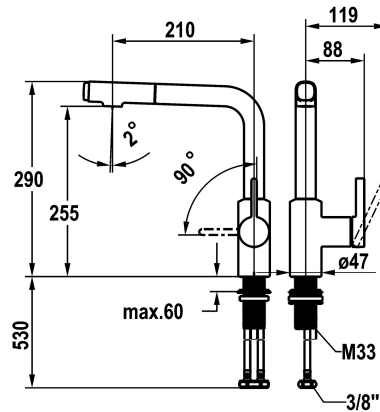

KWC FIT

Lever mixer – Kitchen

Modell-Linie: FIT | 10.541.002.176FL

Hanat | Käsikäyttöiset hanat

KWC-No.

125576

chromeline, A 210, flexible connection hoses

125577

matt black, A 210, flexible connection hoses

ATT-KWC-FARBCODE

chromeline

matt black

NEW

- * Lever mixer
- * Lever installation only possible on the right side
- Child safety: cold water flow in lever position towards the front
- * gap between wall and centre of mounting hole min. 25 mm
- * Intrinsicly safe against backflow
- * Pull-out spray
 - up to 500 mm pull-out length
 - QuickConnect - Simple hose connection system
- * Hose guide, swivelling 120°
- * EasyLock - a pull-out spray that easily slides back into place

- * OptimalSpace - ample space for washing or working
- * KWC cartridge M 35 S
 - with ceramic discs
 - flow rate and temperature continuously variable
 - temperature limitation
- * Flexible connection hoses 3/8"
- * QuickInstallation - Fastening via threaded connection with locking screws
- * Mounting hole size ø35 mm

Tekniset tiedot

ATT-KWC-A_AUSZUGBRAUSE_SIEB

6.5 l/min (3 bar)

ATT-KWC-A_AUSZUGBRAUSE_NORMAL

6.5 l/min (3 bar)

Connection

Flexible_Anschlussschläuche

Spout