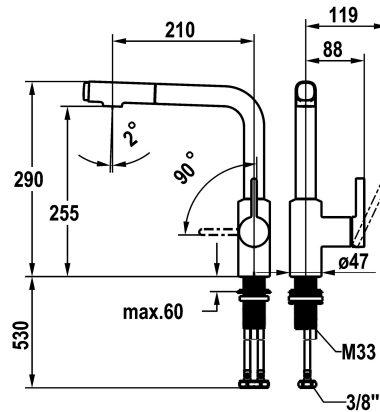

KWC FIT Lever mixer – Kitchen

Modell-Linie: FIT | 10.541.002.176FL
Taps | Manual taps

KWC-No.

125576
chromeline, A 210, flexible connection hoses

125577
matt black, A 210, flexible connection hoses

Color code

chrome

matt black

NEW

- * Lever mixer
- * Lever installation only possible on the right side
- Child safety: cold water flow in lever position towards the front
- * gap between wall and centre of mounting hole min. 25 mm
- * Intrinsicly safe against backflow
- * Pull-out spray
 - up to 500 mm pull-out length
 - QuickConnect - Simple hose connection system
- * Hose guide, swivelling 120°
- * EasyLock - a pull-out spray that easily slides back into place

- * OptimalSpace - ample space for washing or working
- * KWC cartridge M 35 S
 - with ceramic discs
 - flow rate and temperature continuously variable
 - temperature limitation
- * Flexible connection hoses 3/8"
- * QuickInstallation - Fastening via threaded connection with locking screws
- * Mounting hole size ø35 mm

Technical Data

Flow rate needle spray
Flow rate normal spray
Connection
Spout
Handling
Kitchen_spray
Color code
Installation_type
Faucet_typ
Design
Dimension Height
G_Acoustic group
Projection_A
Energy Label
Dimension Water outlet