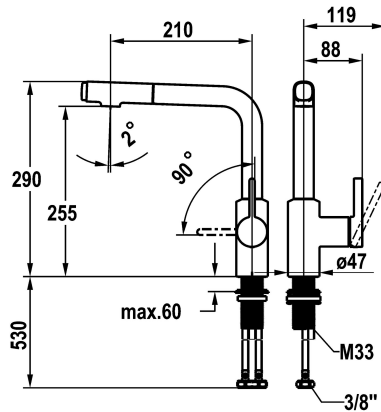

KWC FIT

Lever mixer – Kitchen

Modell-Linie: FIT | 10.541.002.176FL

Umyvadlové armatury | Hydraulické armatury

KWC-No.

125576

chromeline, A 210, flexible connection hoses

125577

matt black, A 210, flexible connection hoses

ATT-KWC-FARBCODE

chromeline

matt black

NEW

- * Lever mixer
- * Lever installation only possible on the right side
- Child safety: cold water flow in lever position towards the front
- * gap between wall and centre of mounting hole min. 25 mm
- * Intrinsicly safe against backflow
- * Pull-out spray
 - up to 500 mm pull-out length
 - QuickConnect - Simple hose connection system
- * Hose guide, swivelling 120°
- * EasyLock - a pull-out spray that easily slides back into place

- * OptimalSpace - ample space for washing or working
- * KWC cartridge M 35 S
 - with ceramic discs
 - flow rate and temperature continuously variable
 - temperature limitation
- * Flexible connection hoses 3/8"
- * QuickInstallation - Fastening via threaded connection with locking screws
- * Mounting hole size ø35 mm

Standmontage

Faucet_typ

Hebelmischer

ATT-KWC-BAUFORM

L-Auslauf

Measure_Height

290

G_Acoustic_group