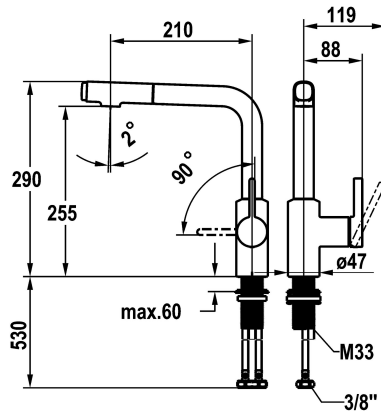

KWC FIT

Lever mixer – Kitchen

Modell-Linie: FIT | 10.541.002.000FL
Kranar | Hydraulické armatúry

KWC-No.

125576
chromeline, A 210, flexible connection hoses

125577
matt black, A 210, flexible connection hoses

- * Lever mixer
- * Lever installation only possible on the right side
- Child safety: cold water flow in lever position towards the front
- * gap between wall and centre of mounting hole min. 25 mm
- * Intrinsicly safe against backflow
- * Pull-out spray
 - up to 500 mm pull-out length
 - QuickConnect - Simple hose connection system
- * Hose guide, swivelling 120°
- * EasyLock - a pull-out spray that easily slides back into place

ATT-KWC-FARBCODE

chromeline

matt black

- * OptimalSpace - ample space for washing or working
- * KWC cartridge M 35 S
 - with ceramic discs
 - flow rate and temperature continuously variable
 - temperature limitation
- * Flexible connection hoses 3/8"
- * QuickInstallation - Fastening via threaded connection with locking screws
- * Mounting hole size ø35 mm

Installation_type

Standmontage

Faucet_typ

Hebelmischer

ATT-KWC-BAUFORM

L-Auslauf

Measure_Height

290