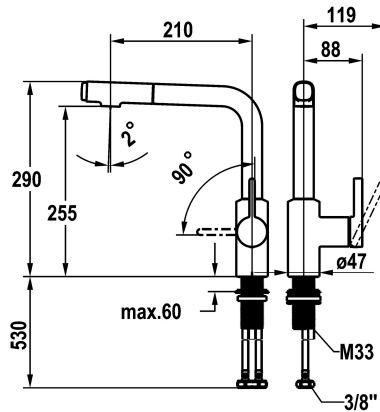

KWC FIT

Lever mixer – Kitchen

Modell-Linie: FIT | 10.541.002.000FL

Armatura umywalkowa | Armatura jednouchwytywa

KWC-No.

125576

chromeline, A 210, flexible connection hoses

125577

matt black, A 210, flexible connection hoses

ATT-KWC-FARBCODE

chromeline

matt black

NEW

- * Lever mixer
- * Lever installation only possible on the right side
- Child safety: cold water flow in lever position towards the front
- * gap between wall and centre of mounting hole min. 25 mm
- * Intrinsicly safe against backflow
- * Pull-out spray
 - up to 500 mm pull-out length
 - QuickConnect - Simple hose connection system
- * Hose guide, swivelling 120°
- * EasyLock - a pull-out spray that easily slides back into place

- * OptimalSpace - ample space for washing or working
- * KWC cartridge M 35 S
 - with ceramic discs
 - flow rate and temperature continuously variable
 - temperature limitation
- * Flexible connection hoses 3/8"
- * QuickInstallation - Fastening via threaded connection with locking screws
- * Mounting hole size $\varnothing 35$ mm

Standmontage

Faucet_typ

Hebelmischer

ATT-KWC-BAUFORM

L-Auslauf

Dimension Height

290

G_Acoustic group