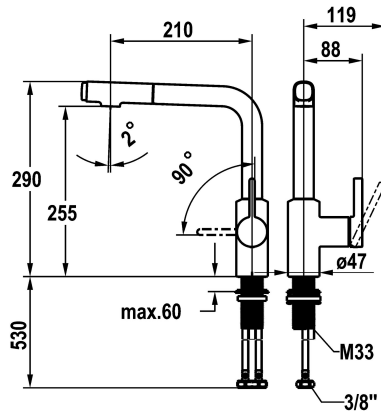

KWC FIT

Lever mixer – Kitchen

Modell-Linie: FIT | 10.541.002.000FL

Hanat | Käsikäyttöiset hanat

KWC-No.

125576

chromeline, A 210, flexible connection hoses

125577

* gap between wall and centre of mounting hole min. 25 mm

* Intrinsicly safe against backflow

* Pull-out spray

- up to 500 mm pull-out length

- QuickConnect - Simple hose connection system

* Hose guide, swivelling 120°

- temperature limitation

* Flexible connection hoses 3/8"

* QuickInstallation - Fastening via threaded connection with locking screws

* Mounting hole size ø35 mm

Tekniset tiedot

ATT-KWC-A_AUSZUGBRAUSE_SIEB

Hebelmischer

ATT-KWC-BAUFORM

L-Spout

Measure_Height

290

G_Acoustic group

I

Projection_A