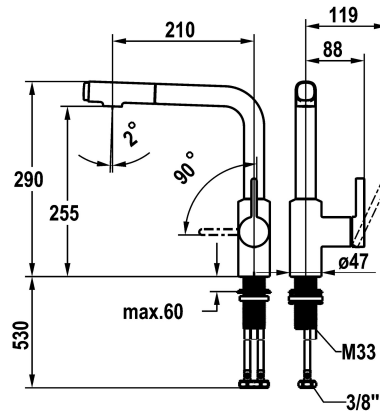

KWC FIT Lever mixer – Kitchen

Modell-Linie: FIT | 10.541.002.000FL
Taps | Manual taps

KWC-No.

125576
chromeline, A 210, flexible connection hoses

125577
matt black, A 210, flexible connection hoses

Color code

chromeline

matt black

NEW

- * Lever mixer
- * Lever installation only possible on the right side
- Child safety: cold water flow in lever position towards the front
- * gap between wall and centre of mounting hole min. 25 mm
- * Intrinsicly safe against backflow
- * Pull-out spray
 - up to 500 mm pull-out length
 - QuickConnect - Simple hose connection system
- * Hose guide, swivelling 120°
- * EasyLock - a pull-out spray that easily slides back into place

- * OptimalSpace - ample space for washing or working
- * KWC cartridge M 35 S
 - with ceramic discs
 - flow rate and temperature continuously variable
 - temperature limitation
- * Flexible connection hoses 3/8"
- * QuickInstallation - Fastening via threaded connection with locking screws
- * Mounting hole size ø35 mm

Technical Data

Flow rate needle spray

6,5 l/min (3 bar)

Flow rate normal spray

6,5 l/min (3 bar)

Connection

Flexible connection hoses

Spout