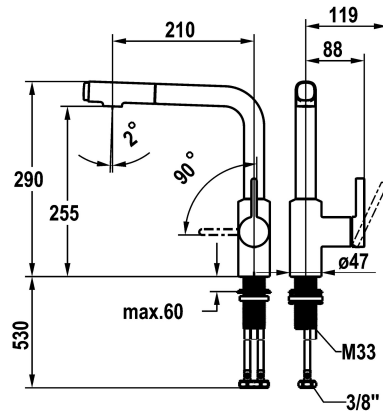

KWC FIT Lever mixer – Kitchen

Modell-Linie: FIT | 10.541.002.000FL
Taps | Manual taps

KWC-No.

125576
chromeline, A 210, flexible connection hoses

125577
matt black, A 210, flexible connection hoses

- * Lever mixer
- * Lever installation only possible on the right side
- Child safety: cold water flow in lever position towards the front
- * gap between wall and centre of mounting hole min. 25 mm
- * Intrinsicly safe against backflow
- * Pull-out spray
 - up to 500 mm pull-out length
 - QuickConnect - Simple hose connection system
- * Hose guide, swivelling 120°
- * EasyLock - a pull-out spray that easily slides back into place

Color code

chromeline

matt black

NEW

- * OptimalSpace - ample space for washing or working
- * KWC cartridge M 35 S
 - with ceramic discs
 - flow rate and temperature continuously variable
 - temperature limitation
- * Flexible connection hoses 3/8"
- * QuickInstallation - Fastening via threaded connection with locking screws
- * Mounting hole size $\varnothing 35$ mm

Technical Data

Flow rate needle spray

6,5 l/min (3 bar)

Flow rate normal spray

6,5 l/min (3 bar)

Connection

Flexible connection hoses

Spout

Pillar installation

Faucet_typ

Lever mixer

Design

L-Spout

Dimension Height

290

Acoustic group