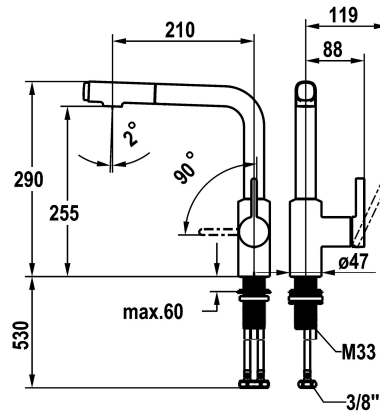

KWC FIT Lever mixer – Kitchen

Modell-Linie: FIT | 10.541.002.000FL
Taps | Manual taps

KWC-No.

125576
chromeline, A 210, flexible connection hoses

125577
matt black, A 210, flexible connection hoses

- * Lever mixer
- * Lever installation only possible on the right side
- Child safety: cold water flow in lever position towards the front
- * gap between wall and centre of mounting hole min. 25 mm
- * Intrinsicly safe against backflow
- * Pull-out spray
 - up to 500 mm pull-out length
 - QuickConnect - Simple hose connection system
- * Hose guide, swivelling 120°
- * EasyLock - a pull-out spray that easily slides back into place

Color code

chrome

matt black

NEW

- * OptimalSpace - ample space for washing or working
- * KWC cartridge M 35 S
 - with ceramic discs
 - flow rate and temperature continuously variable
 - temperature limitation
- * Flexible connection hoses 3/8"
- * QuickInstallation - Fastening via threaded connection with locking screws
- * Mounting hole size ø35 mm

Technical Data

Flow rate needle spray

6,5 l/min (3 bar)

Flow rate normal spray

6,5 l/min (3 bar)

Connection

Flexible connection hoses

Spout

Pillar installation

Faucet_typ

Lever mixer

Design

L-Spout

Dimension Height

290

G_Acoustic group