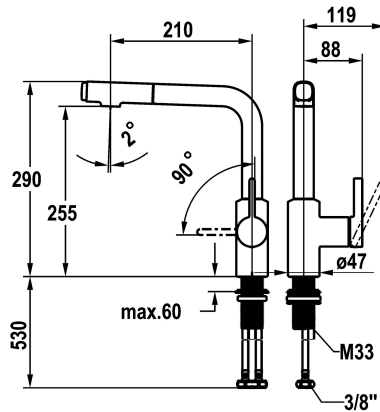

KWC FIT

Lever mixer – Kitchen

Modell-Linie: FIT | 10.541.002.000FL

Umyvadlové armatury | Hydraulické armatury

KWC-No.

125576

chromeline, A 210, flexible connection hoses

125577

* gap between wall and centre of mounting hole min. 25 mm

* Intrinsicly safe against backflow

* Pull-out spray

- up to 500 mm pull-out length

- QuickConnect - Simple hose connection system

* Hose guide, swivelling 120°

- temperature limitation

* Flexible connection hoses 3/8"

* QuickInstallation - Fastening via threaded connection with locking screws

* Mounting hole size ø35 mm

Technické údaje

ATT-KWC-A_AUSZUGBRAUSE_SIEB

Hebelmischer

ATT-KWC-BAUFORM

L-Auslauf

Measure_Height

290

G_Acoustic group

I

Projection_A