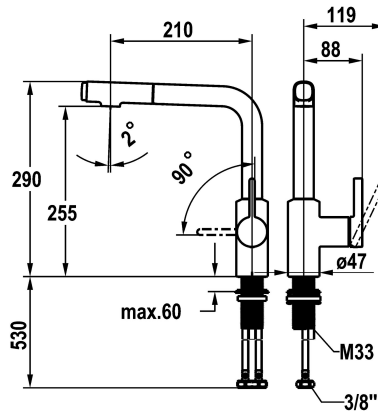

KWC FIT Lever mixer – Kitchen

Modell-Linie: FIT | 10.541.002.000FL
Taps | Manual taps

KWC-No.

125576
chromeline, A 210, flexible connection hoses

125577
matt black, A 210, flexible connection hoses

- * Lever mixer
- * Lever installation only possible on the right side
- Child safety: cold water flow in lever position towards the front
- * gap between wall and centre of mounting hole min. 25 mm
- * Intrinsicly safe against backflow
- * Pull-out spray
 - up to 500 mm pull-out length
 - QuickConnect - Simple hose connection system
- * Hose guide, swivelling 120°
- * EasyLock - a pull-out spray that easily slides back into place

Color code

chrome

matt black

NEW

- * OptimalSpace - ample space for washing or working
- * KWC cartridge M 35 S
 - with ceramic discs
 - flow rate and temperature continuously variable
 - temperature limitation
- * Flexible connection hoses 3/8"
- * QuickInstallation - Fastening via threaded connection with locking screws
- * Mounting hole size $\varnothing 35$ mm

Technical Data

Flow rate needle spray

6,5 l/min (3 bar)

Flow rate normal spray

6,5 l/min (3 bar)

Connection

Flexible connection hoses

Spout

Pillar installation

Faucet_typ

Lever mixer

Design

L-Spout

Dimension Height

290

G_Acoustic group