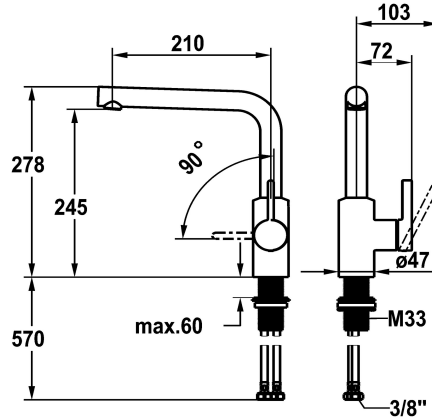

## KWC FIT Lever mixer – Kitchen

Modell-Linie: FIT | 10.541.012.176FL  
Kranar | Hydraulické armatúry

### KWC-No.

**125574**  
chromeline, A 210, flexible connection hoses

**125575**  
matt black, A 210, flexible connection hoses

- \* Lever mixer
- \* Lever installation only possible on the right side
- Child safety: cold water flow in lever position towards the front
- \* gap between wall and centre of mounting hole min. 25 mm
- \* Swivel spout 150°
- Neoperl® Cascade® SLC
- \* OptimalSpace - ample space for washing or working
- \* KWC cartridge M 35 S

### ATT-KWC-FARBCODE

chromeline

matt black

- with ceramic discs
- flow rate and temperature continuously variable
- temperature limitation
- \* Flexible connection hoses 3/8"
- \* QuickInstallation - Fastening via threaded connection with locking screws
- \* Mounting hole size ø35 mm

ATT-KWC-BAUFORM

Measure\_Height

G\_Acoustic group

Projection\_A

EnergyLabelCH

ATT-KWC-MASS-WASSERAUSTRITT

Material

7.6 l/min (3 bar)