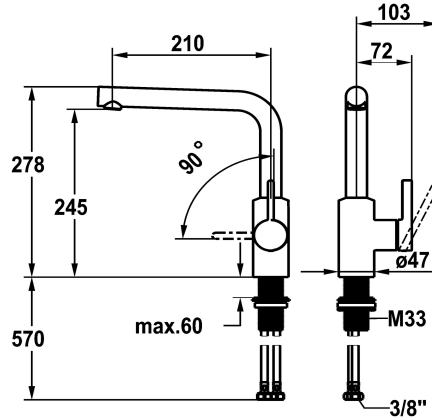

### Lever mixer – Kitchen

Modell-Linie: FIT | 10.541.012.176FL

Armatura umywalkowa | Armatura jednouchwytywa

#### ATT-KWC-FARBCODE

chromeline

matt black

NEW

- \* Lever mixer
- \* Lever installation only possible on the right side
- Child safety: cold water flow in lever position towards the front
- \* gap between wall and centre of mounting hole min. 25 mm
- \* Swivel spout 150°
- Neoperl® Cascade® SLC
- \* OptimalSpace - ample space for washing or working
- \* KWC cartridge M 35 S

- with ceramic discs
- flow rate and temperature continuously variable
- temperature limitation
- \* Flexible connection hoses 3/8"
- \* QuickInstallation - Fastening via threaded connection with locking screws
- \* Mounting hole size ø35 mm

ATT-KWC-BAUFORM

Dimension Height

G\_Acoustic group

Projection\_A

EnergyLabelCH

ATT-KWC-MASS-WASSERAUSTRITT

Material

7.6 l/min (3 bar)